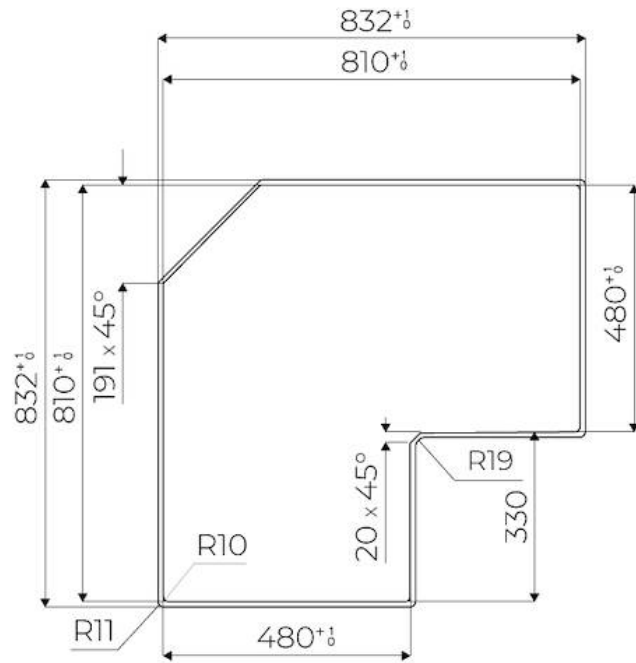

Material Ceramic glass

Thickness 4 mm

Supply 230 - 380 V (50/60 Hz)

Full description Quadra Modular Composition - 3 fields - black

Heating element Three zones

Built-in hole [View technical data sheet](#)

Notes:	Connection box included
Total power	6.700 W
Left	2.300 (3.000)* W
Centre	2.300 (3.000)* W
Right	1.100 (1.400)* W
Power settings	9 power settings per zone + Powerboost
Safety	Safety equipment
Type	Induction Hob
Type of commands	Touch Control
Notes:	* Powerboost

TECHNICAL DATA

FTS - cut out

FT - cut out

RECOMMENDED PAIRINGS

SUPPORT DE PRISE VERSO GOLD

A000 A19